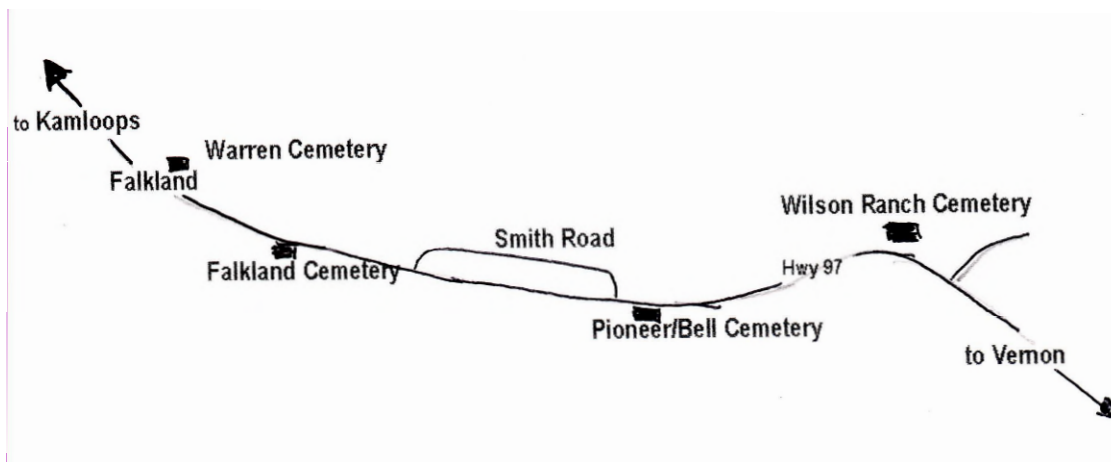

**WILSON CEMETERY (to 1940)
FALKLAND, BRITISH COLUMBIA
CANADA**

**RECORDING FROM
THE BRITISH COLUMBIA GENEALOGICAL SOCIETY
BRITISH COLUMBIA, CANADA**

High Country

C94 Part 3

WILSON RANCH CEMETERY, FALKLAND, BC

Location: The cemetery is half way between Falkland and Westwold, on the north side of Highway 97.

WILSON , (baby)	1 yr. old	died 1908
SIMPSON (baby)	2 days old	died 1920
STRUTHERS (stillborn)		died 1928
SIMPSON (baby	9 mos.	Died 1940